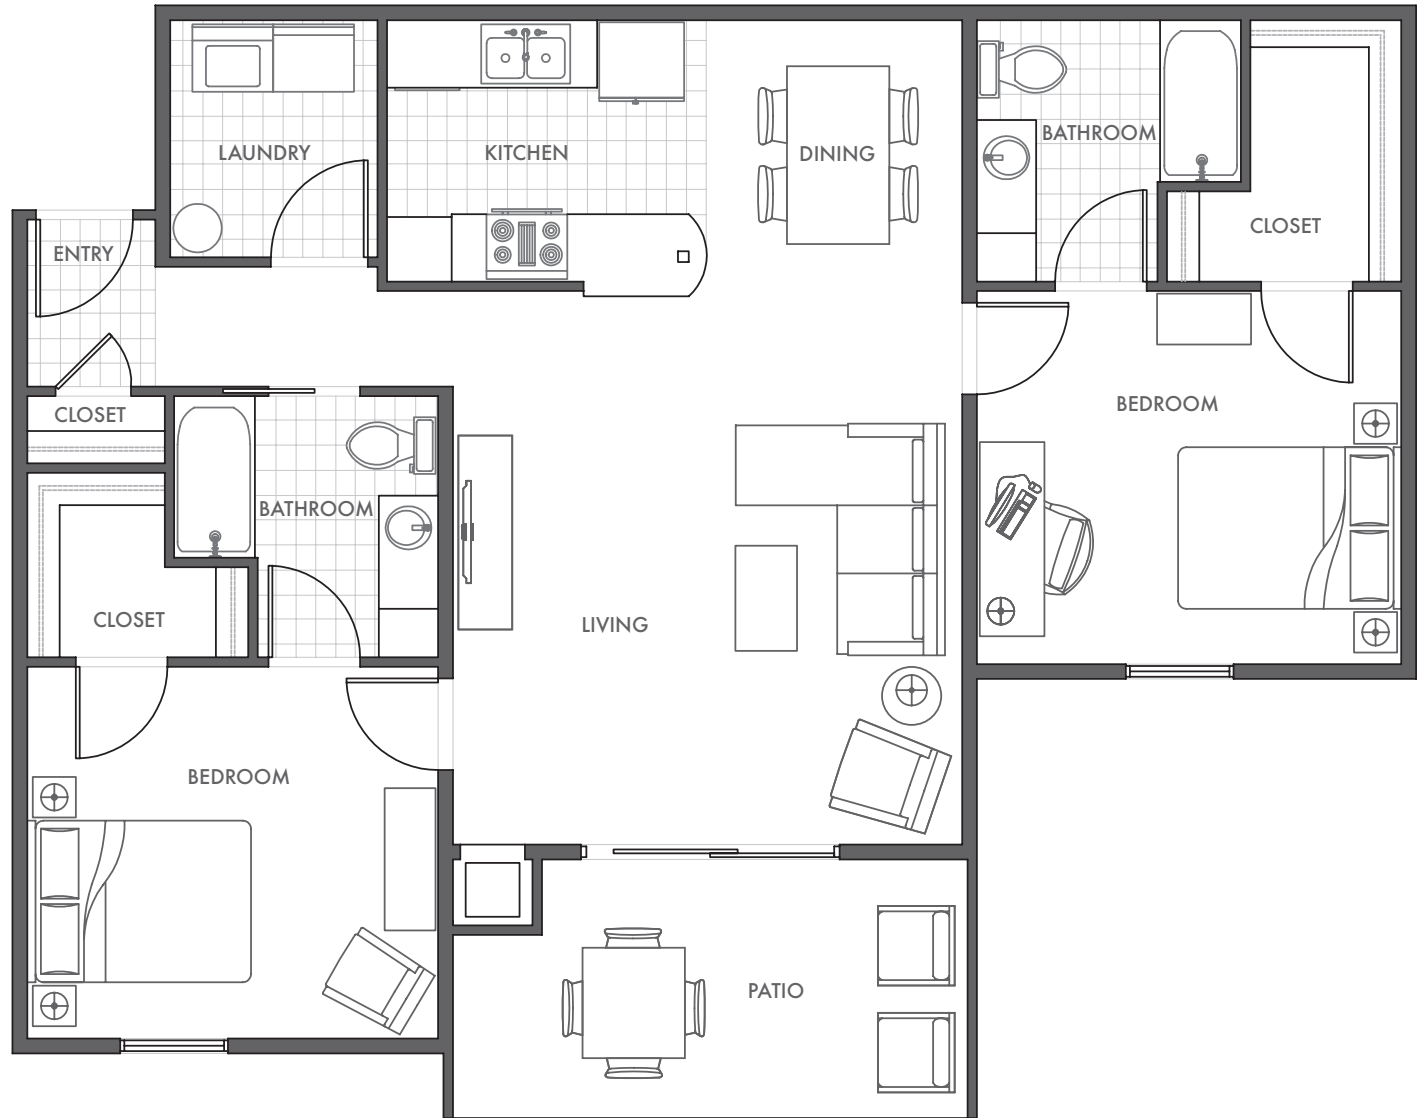

# SAGE FLOOR PLAN

## UNIT 103

11001 Preston Gardens Court  
Floor 1

2 Bed / 2 Bath

1131 SQ. FT.

### FEATURES

- Fitness Room
  - Pet Friendly
  - Package Receiving
  - 9Ft Ceilings
  - Detached Garages
  - Roomy Interiors
  - Walk-in Closets
  - Ceiling Fans
  - Balcony/Patio
  - Black appliances
  - Modern finishes
- Wooded View