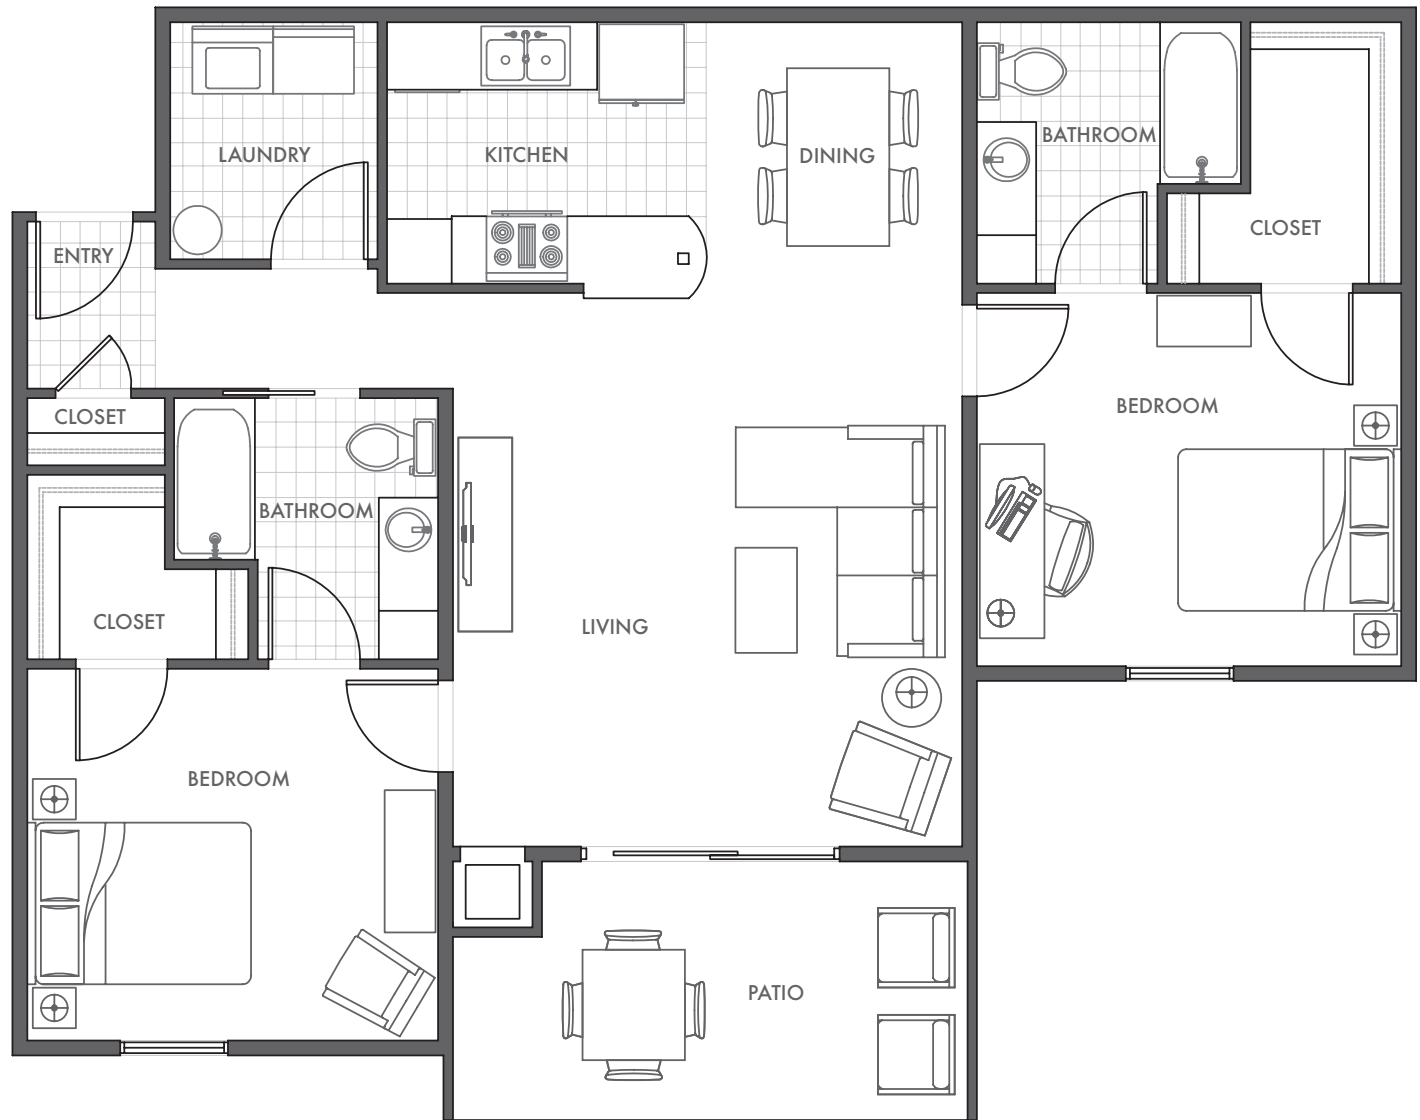

SAGE FLOOR PLAN

UNIT 303

11001 Preston Gardens Court
Floor 1

2 Bed / 2 Bath

1131 SQ. FT.

FEATURES

- Fitness Room
 - Pet Friendly
 - Package Receiving
 - 9Ft Ceilings
 - Detached Garages
 - Roomy Interiors
 - Walk-in Closets
 - Ceiling Fans
 - Balcony/Patio
 - Black appliances
 - Modern finishes
- Wooded View