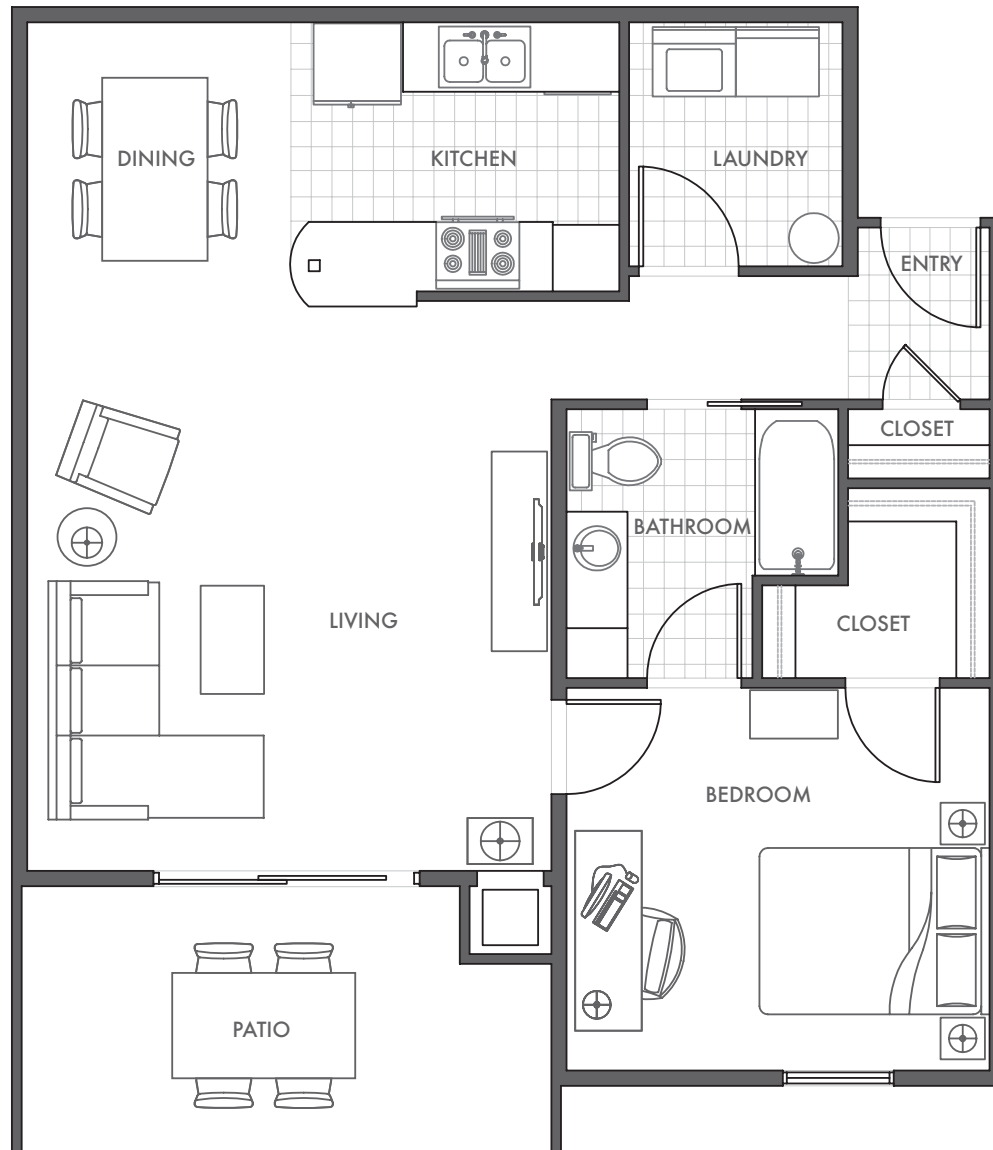

BELFLOWER FLOOR PLAN

1 Bed / 1 Bath
848 SQ. FT.

FEATURES

- Fitness Room
- Pet Friendly
- Package Receiving
- 9Ft Ceilings
- Detached Garages
- Roomy Interiors
- Walk-in Closets
- Ceiling Fans
- Balcony/Patio
- Black appliances
- Modern finishes