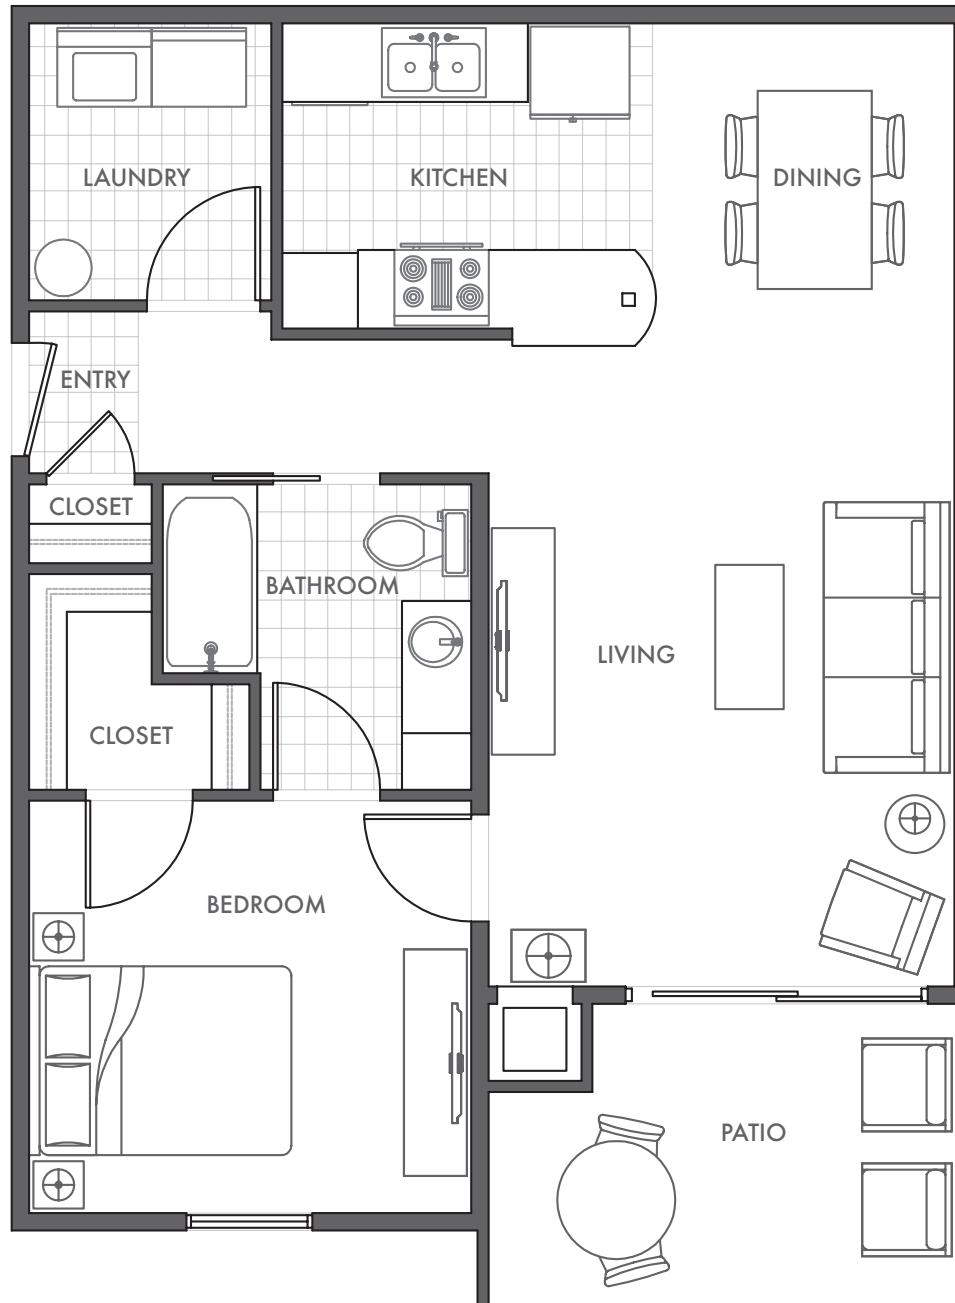

# GOLDENROD FLOOR PLAN

1 Bed / 1 Bath  
754 SQ. FT.

## FEATURES

- Fitness Room
- Pet Friendly
- Package Receiving
- 9Ft Ceilings
- Detached Garages
- Roomy Interiors
- Walk-in Closets
- Ceiling Fans
- Balcony/Patio
- Black appliances
- Modern finishes

**PRESTON GARDENS**  
APARTMENTS