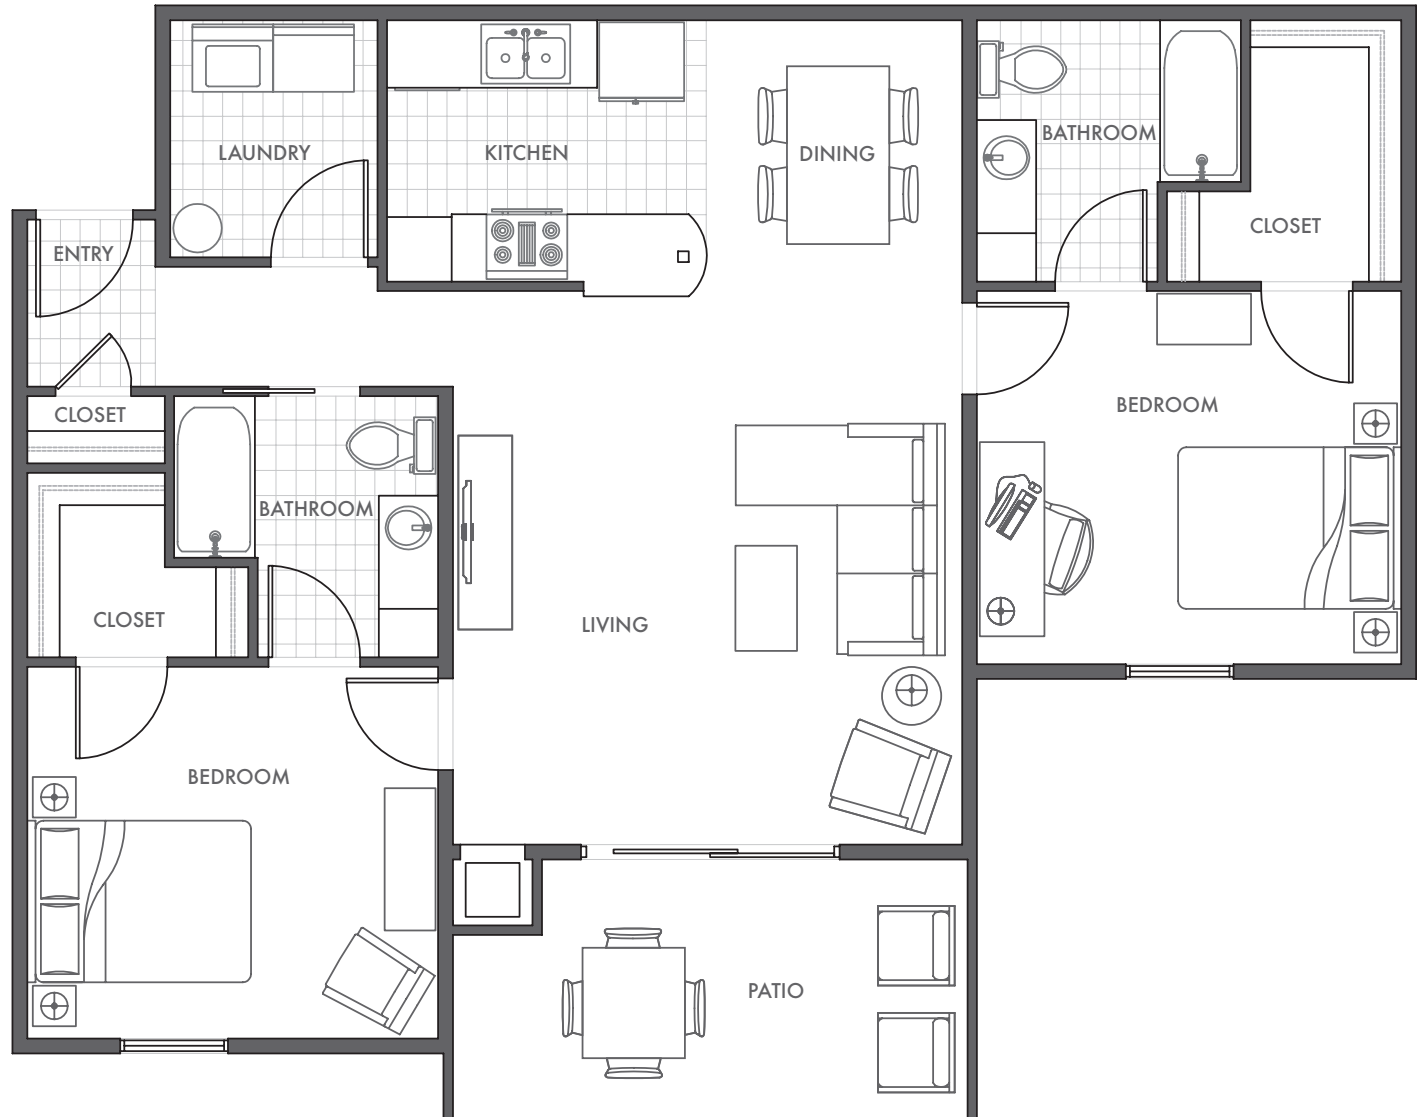

# SAGE FLOOR PLAN

2 Bed / 2 Bath  
1131 SQ. FT.

## FEATURES

- Fitness Room
- Pet Friendly
- Package Receiving
- 9Ft Ceilings
- Detached Garages
- Roomy Interiors
- Walk-in Closets
- Ceiling Fans
- Balcony/Patio
- Black appliances
- Modern finishes

**PRESTON GARDENS**  
APARTMENTS